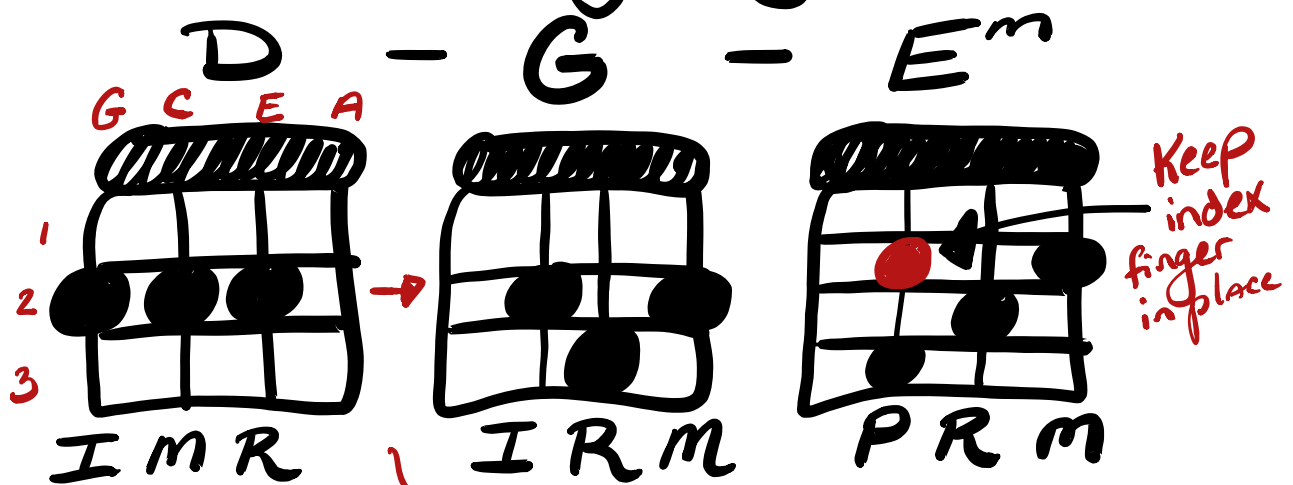

"Sunflower"

Post Malone
Feat. Swae Lee

Chord Fingerings

* Slide ring finger from 2nd to 3rd Fret (E string) when transitioning to G chord from D chord

Finger Key : I = Index
M = Middle
R = Ring
P = Pinky