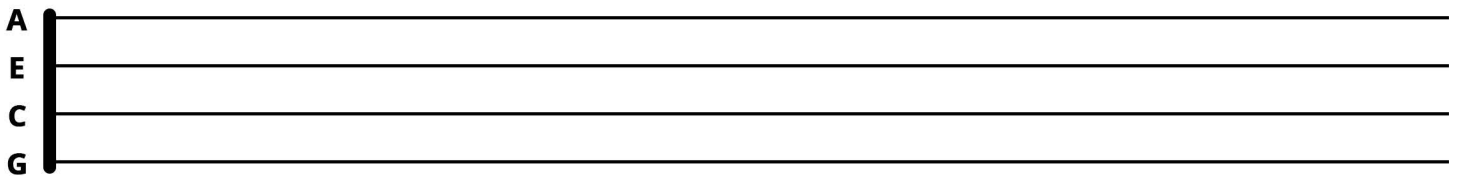

Fingers

Symbols

- I= Index
- M= Middle
- R= Ring
- P= Pinky

- 2^h3= Hammer On
- 2^s3= Slide
- 2^p1= Pull Off
- 1^b2= Bend

- ☰ = Repeat
- ▭ = Down Strum
- ▽ = Up Strum

Artist: _____

Song: _____

Fingers

I= Index
M= Middle
R= Ring
P= Pinky

Symbols

$2^h 3$ = Hammer On
 $2^s 3$ = Slide
 $2^p 1$ = Pull Off
 $1^b 2$ = Bend

⏮ = Repeat
 ▣ = Down Strum
 ▾ = Up Strum