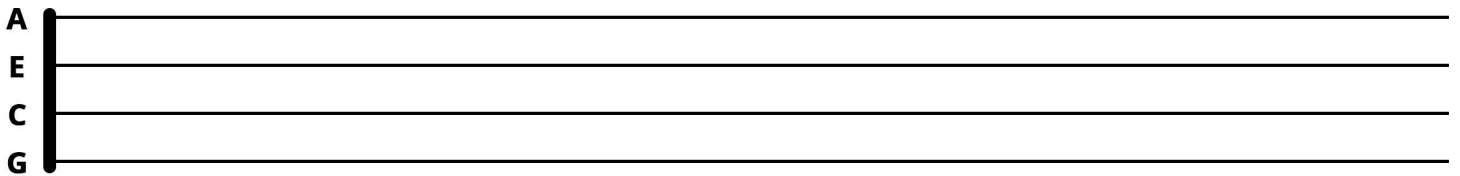

Artist: _____

Song: _____

Purple: Suggested
Fingers

They're cree-py AND they're Koo-Ky

My - ster - i - ous AND Spoo-Ky

They're AL - TO - GE - Ther OO - Ky

The A - DDAMS FA - mi - ly

Riff

Fingers

Symbols

- I= Index
- M= Middle
- R= Ring
- P= Pinky

- 2^h3= Hammer On
- 2^s3= Slide
- 2^p1= Pull Off
- 1^b2= Bend

- ☰ = Repeat
- ▭ = Down Strum
- ▽ = Up Strum

Artist: _____

Song: _____

Fingers

I= Index
M= Middle
R= Ring
P= Pinky

Symbols

$2^h 3$ = Hammer On
 $2^s 3$ = Slide
 $2^p 1$ = Pull Off
 $1^b 2$ = Bend

⏮ = Repeat
 ▣ = Down Strum
 ▾ = Up Strum