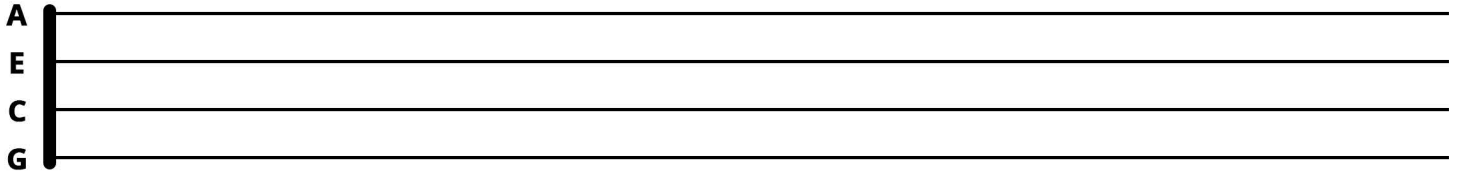

Artist: _____

Song: _____

Purple: Suggested
Fingers

They're cree-py AND they're Koo-Ky

My - ster - i - ous AND Spoo-Ky

They're AL - TO - GE - Ther OO - Ky

The A - DDAMS FA - mi - ly

Riff

Fingers

Symbols

- I= Index
- M= Middle
- R= Ring
- P= Pinky

- 2^h3= Hammer On
- 2^s3= Slide
- 2^p1= Pull Off
- 1^b2= Bend

- ☰ = Repeat
- ▭ = Down Strum
- ▽ = Up Strum

Artist: _____

Song: _____

Fingers

I= Index
M= Middle
R= Ring
P= Pinky

Symbols

$2^h 3$ = Hammer On
 $2^s 3$ = Slide
 $2^p 1$ = Pull Off
 $1^b 2$ = Bend

⏮ = Repeat
 ▣ = Down Strum
 ▾ = Up Strum