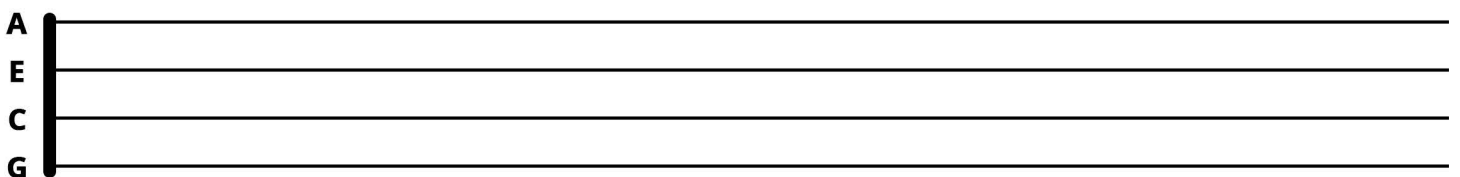

Fingers

Symbols

- I= Index
- M= Middle
- R= Ring
- P= Pinky

- 2^h3= Hammer On
- 2^s3= Slide
- 2^p1= Pull Off
- 1^b2= Bend

- ☰ = Repeat
- ▭ = Down Strum
- ▽ = Up Strum

Artist: _____

Song: _____

Fingers

I= Index
M= Middle
R= Ring
P= Pinky

Symbols

$2^h 3$ = Hammer On
 $2^s 3$ = Slide
 $2^p 1$ = Pull Off
 $1^b 2$ = Bend

⏮ = Repeat
 ▣ = Down Strum
 ▾ = Up Strum